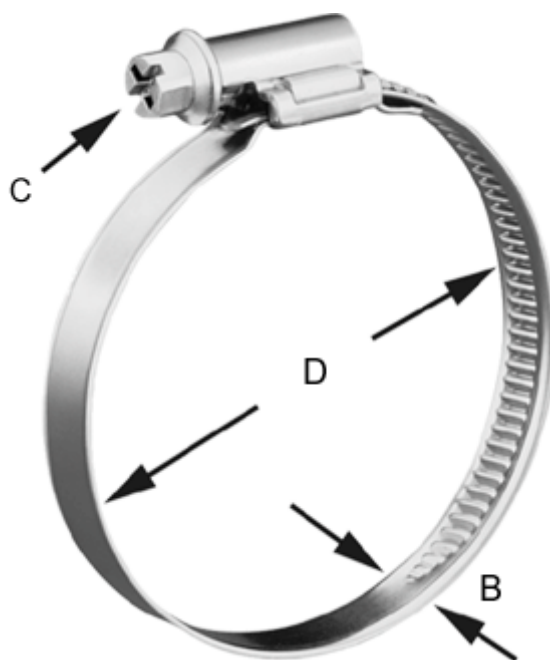

Article number: 021366703032

Description: Worm Drive Hose Clip
TORRO 25-40/12 C7 W3

Measures

C (screw type) = C7 - 7mm

Diameter D = 25-40

Width B = 12.0